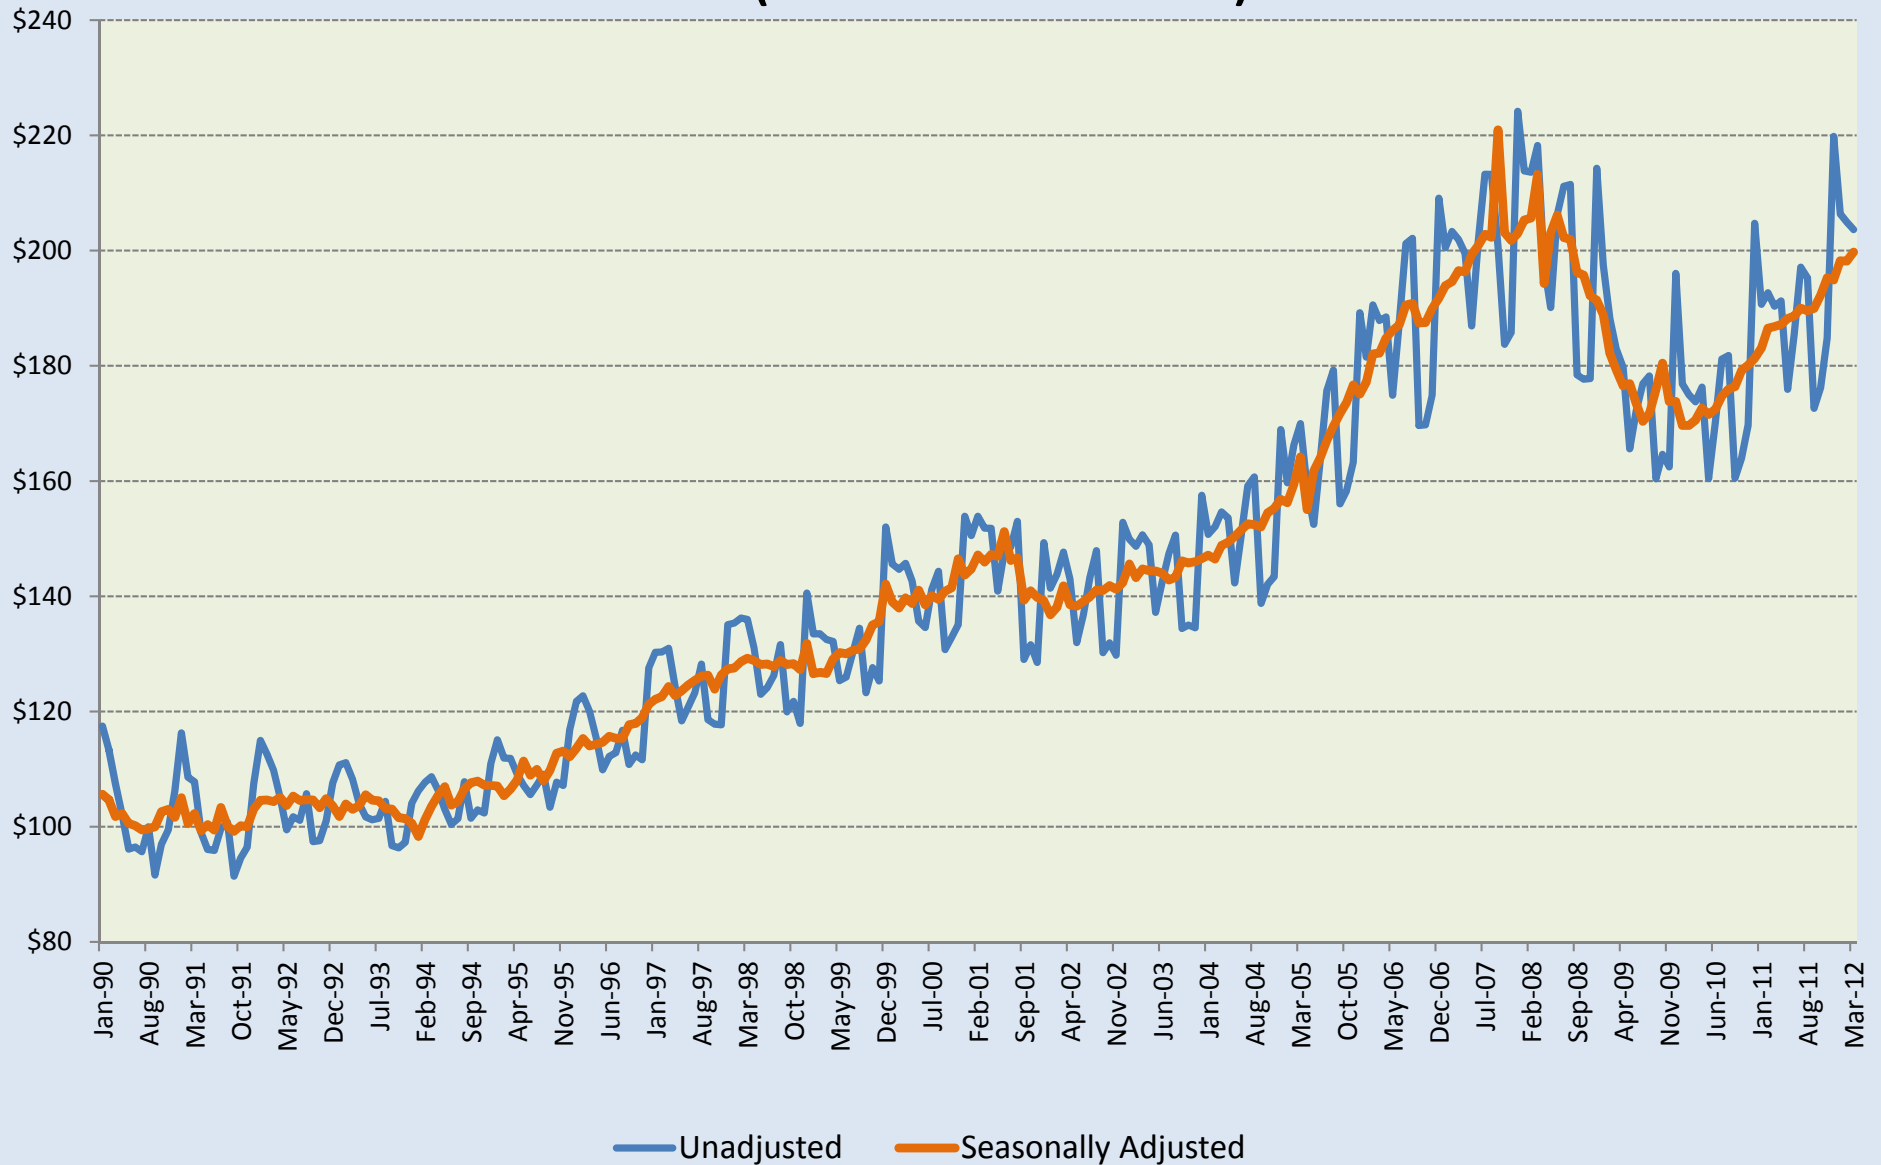

Average Daily Hotel Room Rates (Jan. 1990 - Mar. 2012)

Source: Hawaii Hotel Flash Report, Hospitality Advisors, LLC
Seasonally adjusted data are from DBEDT