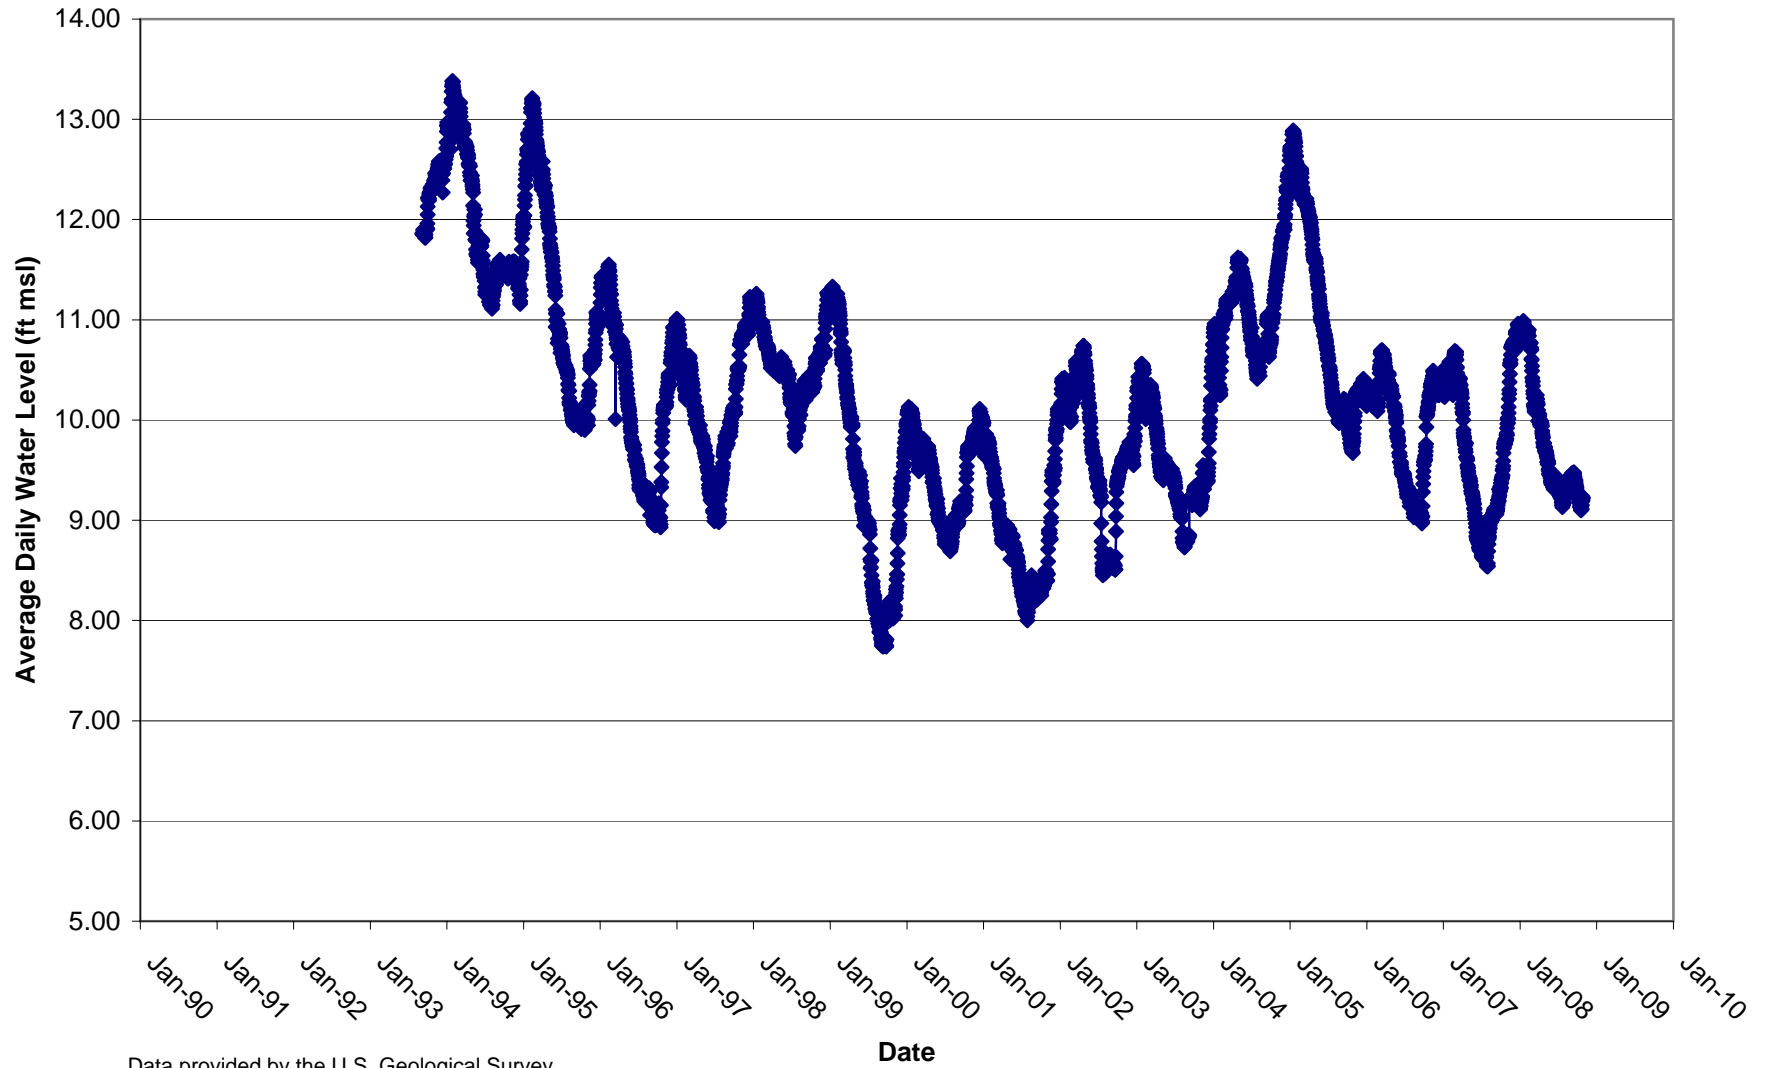

### Waiehu Deep Monitor Well, Maui (5430-05) - Average Daily Water Levels

Data provided by the U.S. Geological Survey