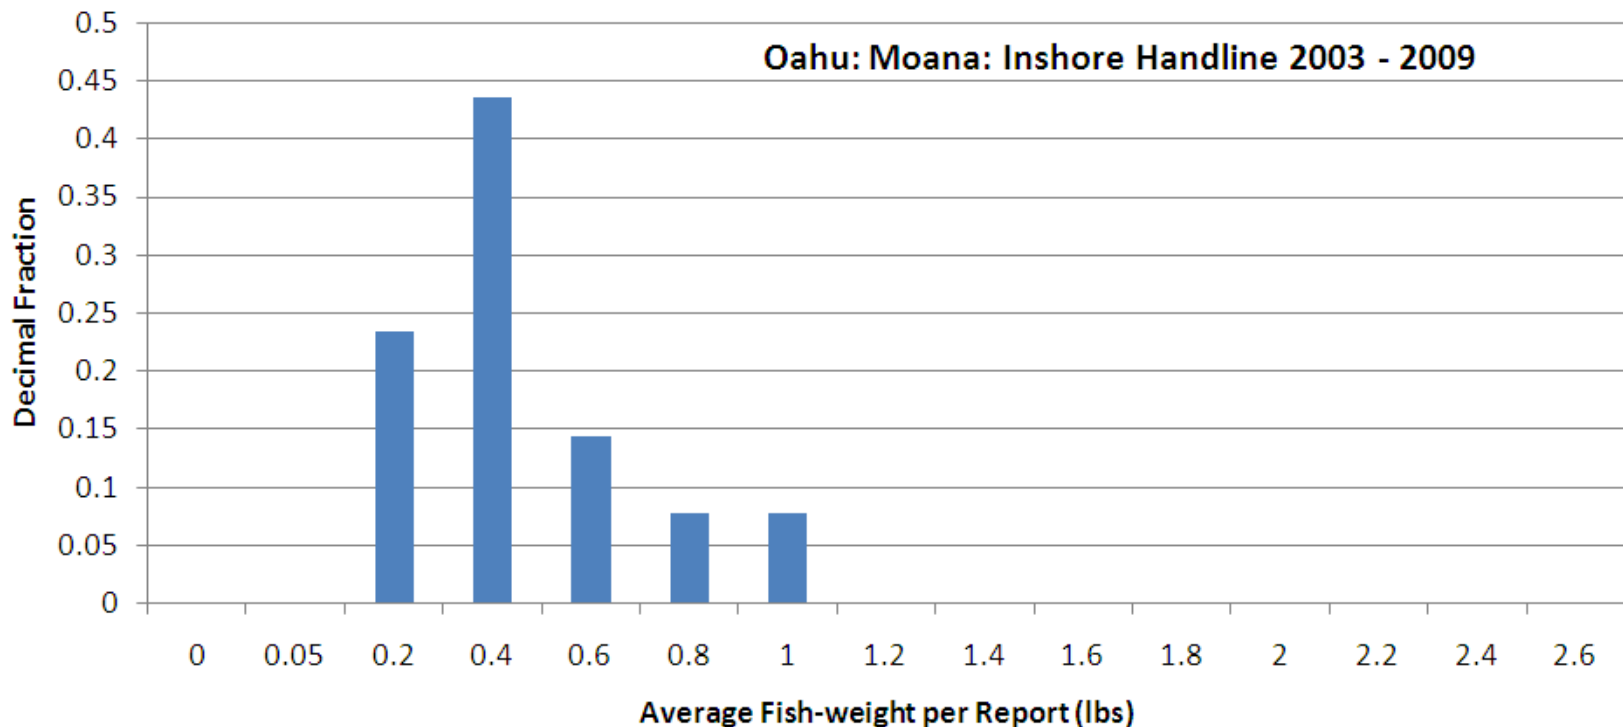

Oahu: Moana: Inshore Handline 2003 - 2009

L50 = 0.38 to 0.48 lbs