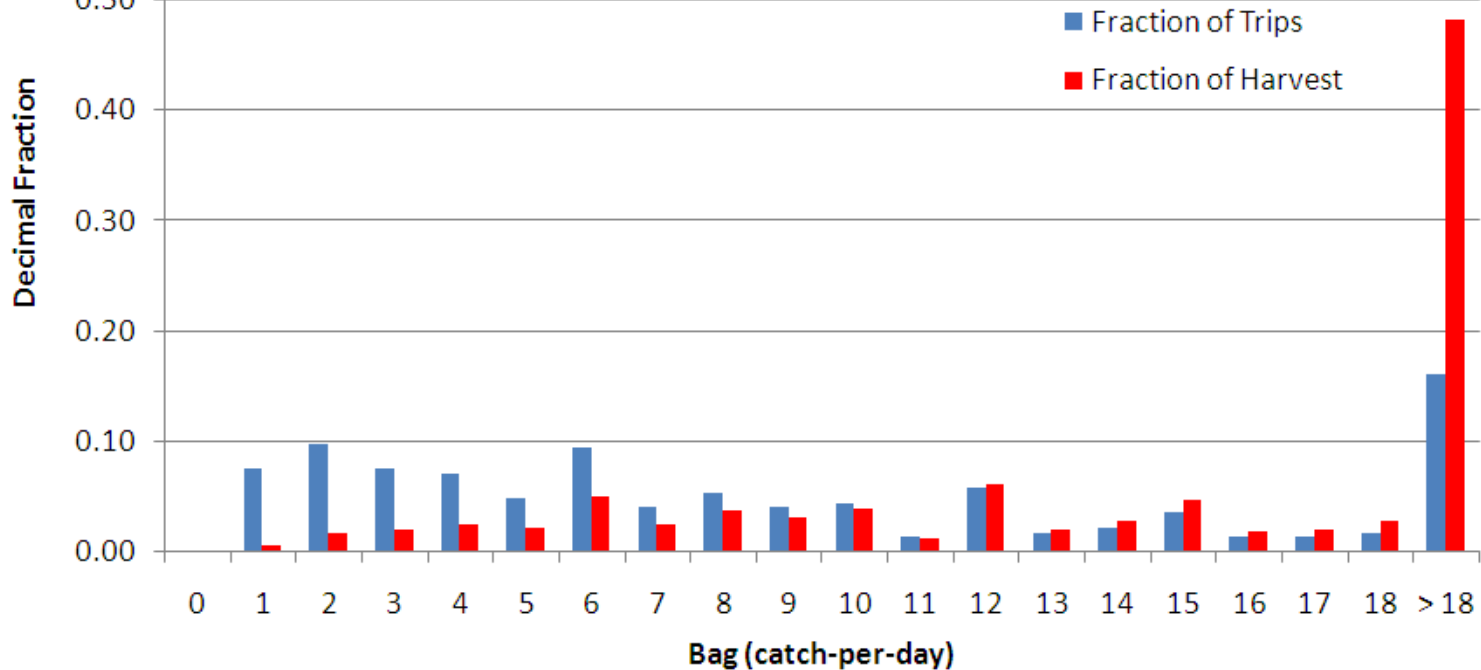

Oahu: Moano: Inshore Handline: 2003 - 2009