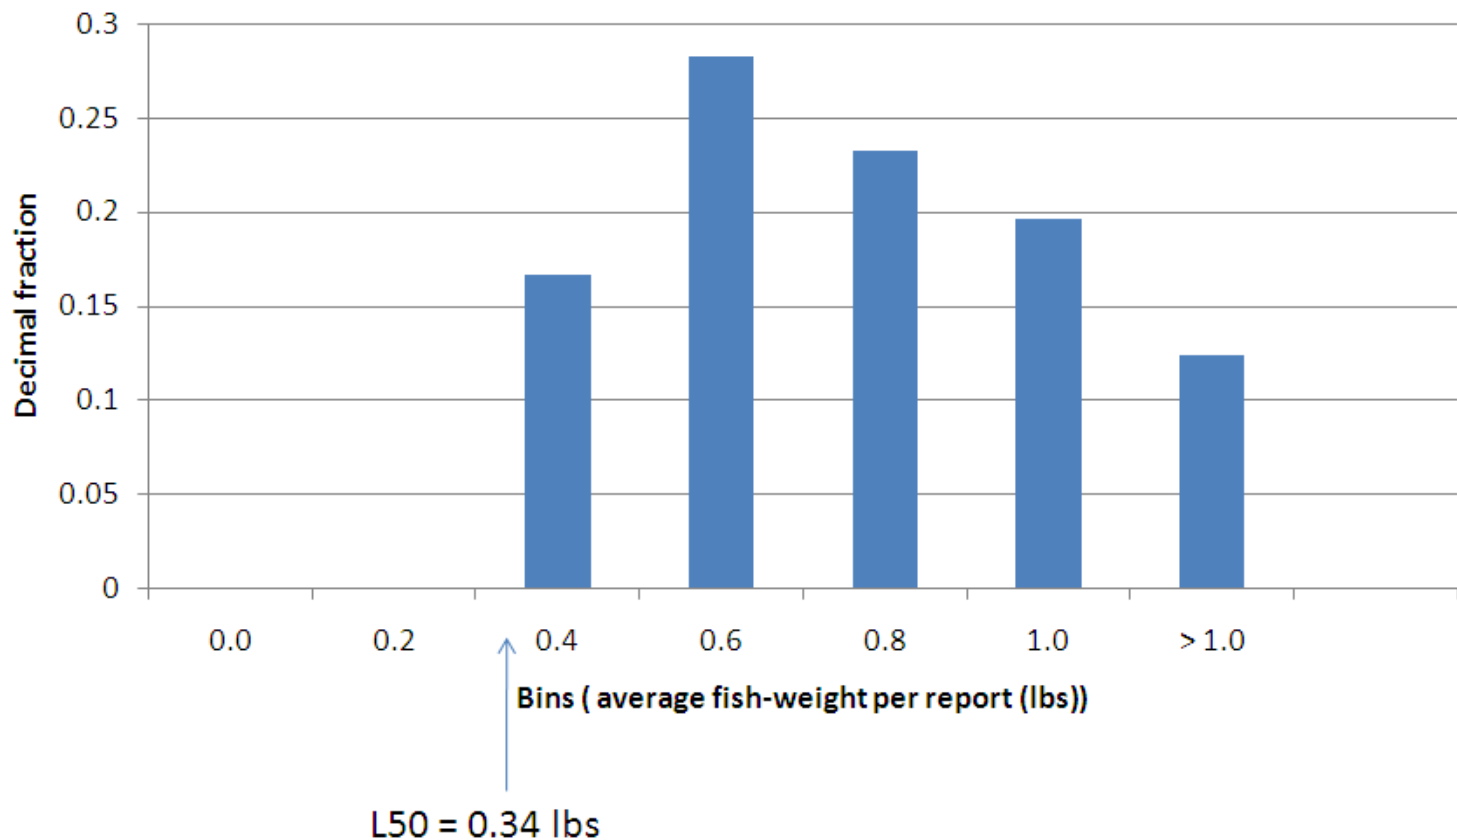

Oahu: Red Weke: Gill net