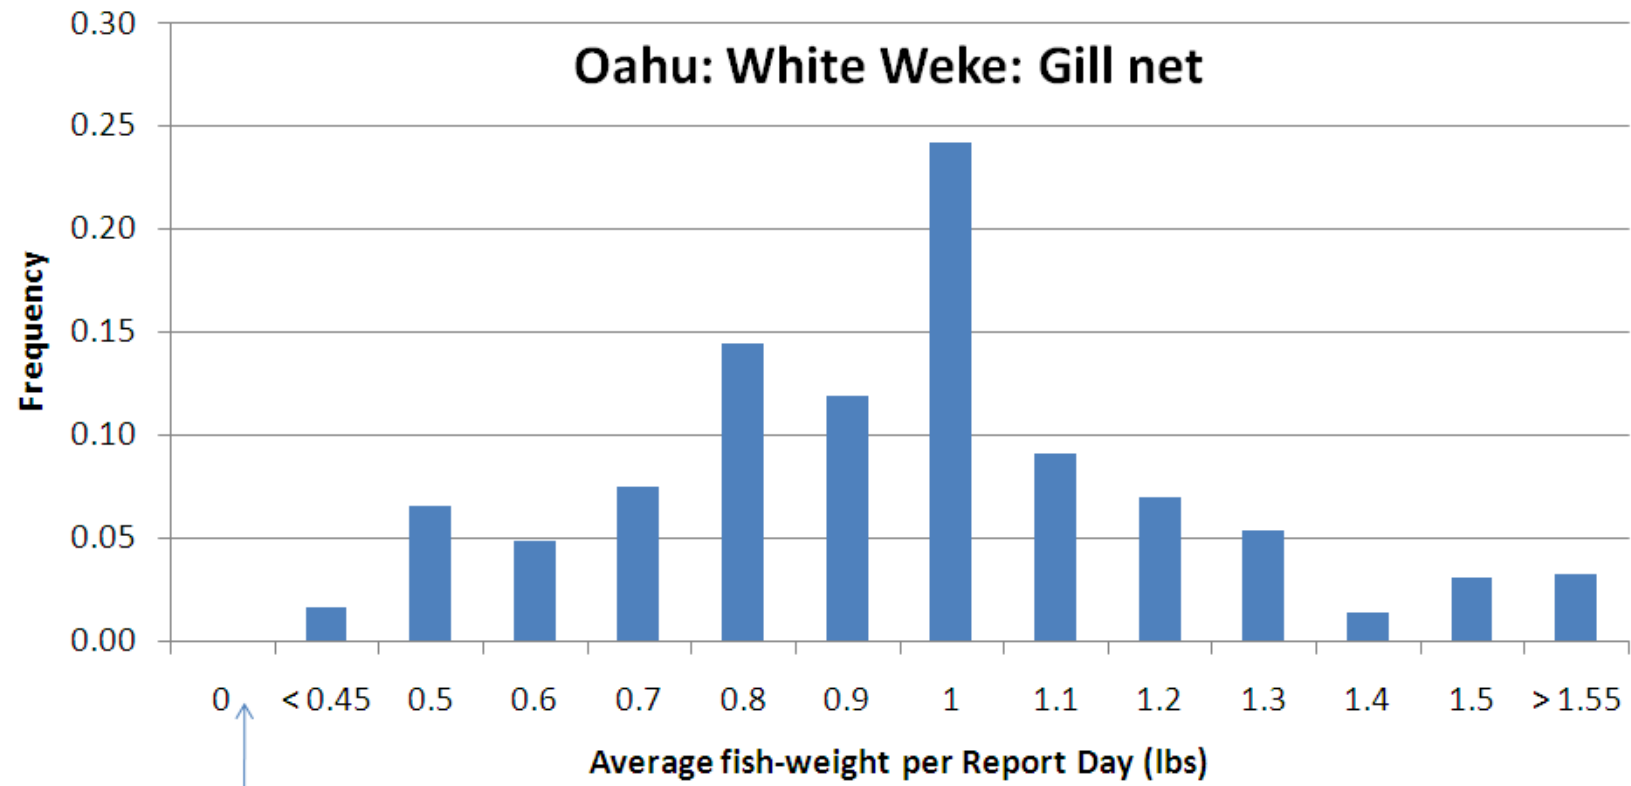

- **White Weke, Weke 'a, yellowstripe goatfish *Mulloidichthys flavolineatus***
- **Oahu (39,300 fish records 87% of the state records)**
- **Oahu gill net (14,500 fish records 32% of the state records)**
- Note 4% of the reported trips do not record the number of white Weke caught, however these records do contain weight caught.
- Catch rate > 6 per day (2240 per year) from Oahu with Gill net.

Species Summaries from Reported Commercial Catches

Species	Island	Gear	No. Records	Percent of State Total	Years	Trend	Slope	2009 fish per day	Fish per year	Size lbs
White Weke	Oahu		39,300	87						
	Oahu	Seine	23,200	51	2002 to 2009	decreasing	-0.1849	0	3,736	0.3
	Oahu	Gill net	14,500	32	2002 to 2009	increasing	0.0167	54	2,240	0.8 - 1.0

Oahu: White Weke: Gill net

L50 = 0.17 lbs

Oahu: White Weke: Gill net

Number Reported per day

• Predicted

$$Y = 0.0167x - 609$$
$$R^2 = 0.0078$$