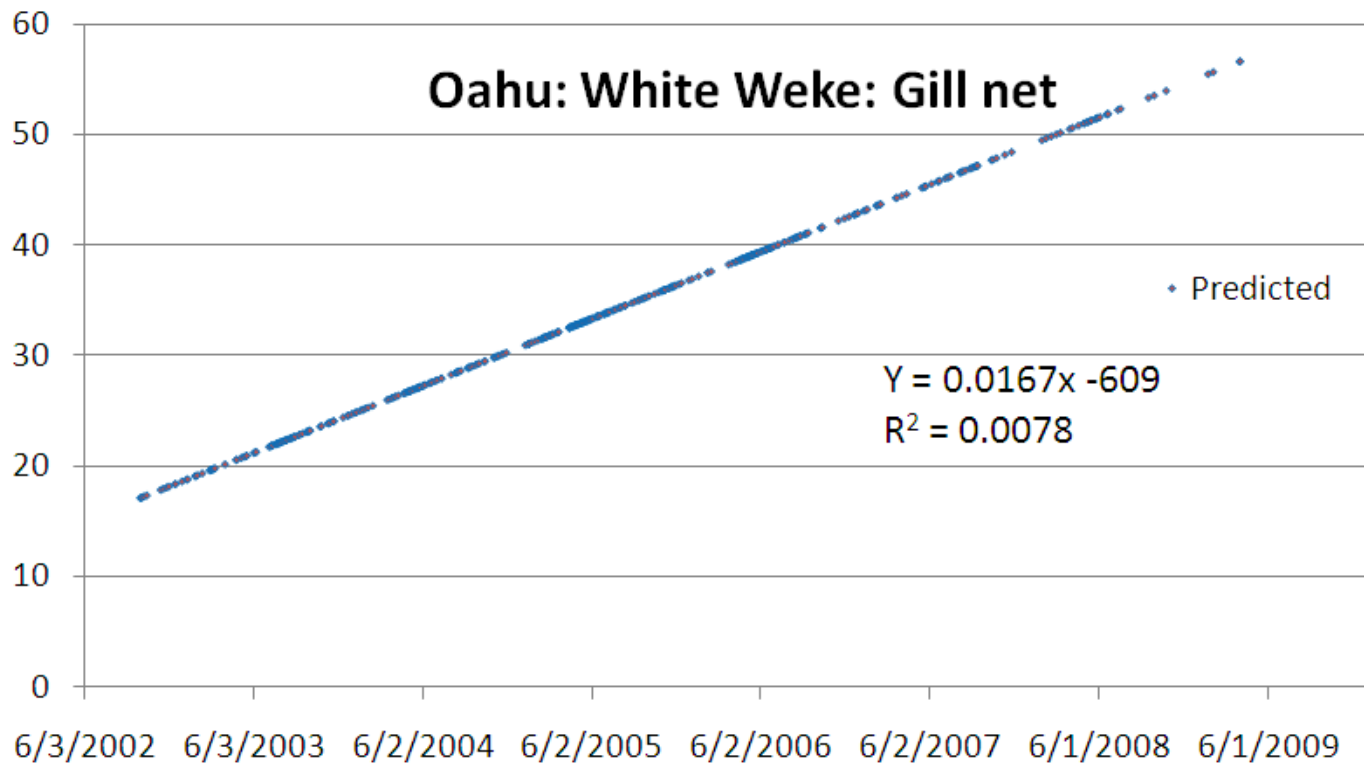

- **White Weke, Weke 'a, yellowstripe goatfish *Mulloidichthys flavolineatus***
- **Oahu (39,300 fish records 87% of the state records)**
- **Oahu gill net (14,500 fish records 32% of the state records)**
- Note 4% of the reported trips do not record the number of white Weke caught, however these records do contain weight caught.
- Catch rate > 6 per day (2240 per year) from Oahu with Gill net.

Species Summaries from Reported Commercial Catches

Species	Island	Gear	No. Records	Percent of State Total	Years	Trend	Slope	2009 fish per day	Fish per year	Size lbs
White Weke	Oahu		39,300	87						
	Oahu	Seine	23,200	51	2002 to 2009	decreasing	-0.1849	0	3,736	0.3
	Oahu	Gill net	14,500	32	2002 to 2009	increasing	0.0167	54	2,240	0.8 - 1.0

Oahu: White Weke: Gill net

L50 = 0.17 lbs

Oahu: White Weke: Gill net

Number Reported per day

• Predicted

$$Y = 0.0167x - 609$$
$$R^2 = 0.0078$$