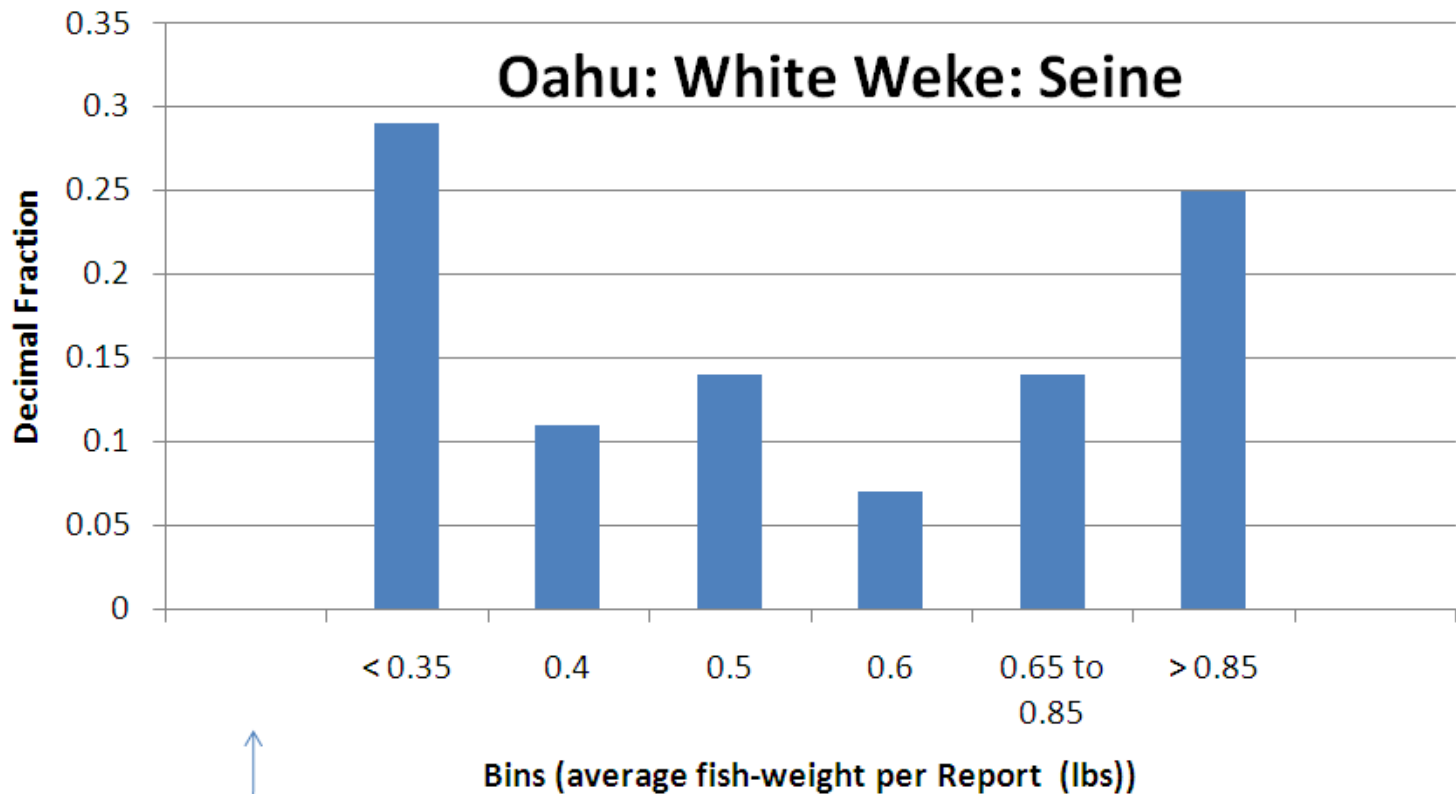

- **White Weke, Weke 'a, yellowstripe goatfish**
Mulloidichthys flavolineatus
- Oahu (39,300 fish records 87% of the state records)
- Oahu seine (23,200 fish records 51% of the state records)
- Note 37% of the reported trips do not record the number of white Weke caught, however these records do contain weight caught.
- Catch rate > 10 per day (3736 per year) from Oahu with seine.

Species Summaries from Reported Commercial Catches

| Species | Island | Gear | No. Records | Percent of State Total | Years | Trend | Slope | 2009 fish per day | Fish per year | Size lbs |
|------------|--------|----------|-------------|------------------------|--------------|------------|---------|-------------------|---------------|-----------|
| White Weke | Oahu | | 39,300 | 87 | | | | | | |
| | Oahu | Seine | 23,200 | 51 | 2002 to 2009 | decreasing | -0.1849 | 0 | 3,736 | 0.3 |
| | Oahu | Gill net | 14,500 | 32 | 2002 to 2009 | increasing | 0.0167 | 54 | 2,240 | 0.8 - 1.0 |

Oahu: White Weke: Seine

L50 = 0.17 lbs

Oahu: White Weke: Seine