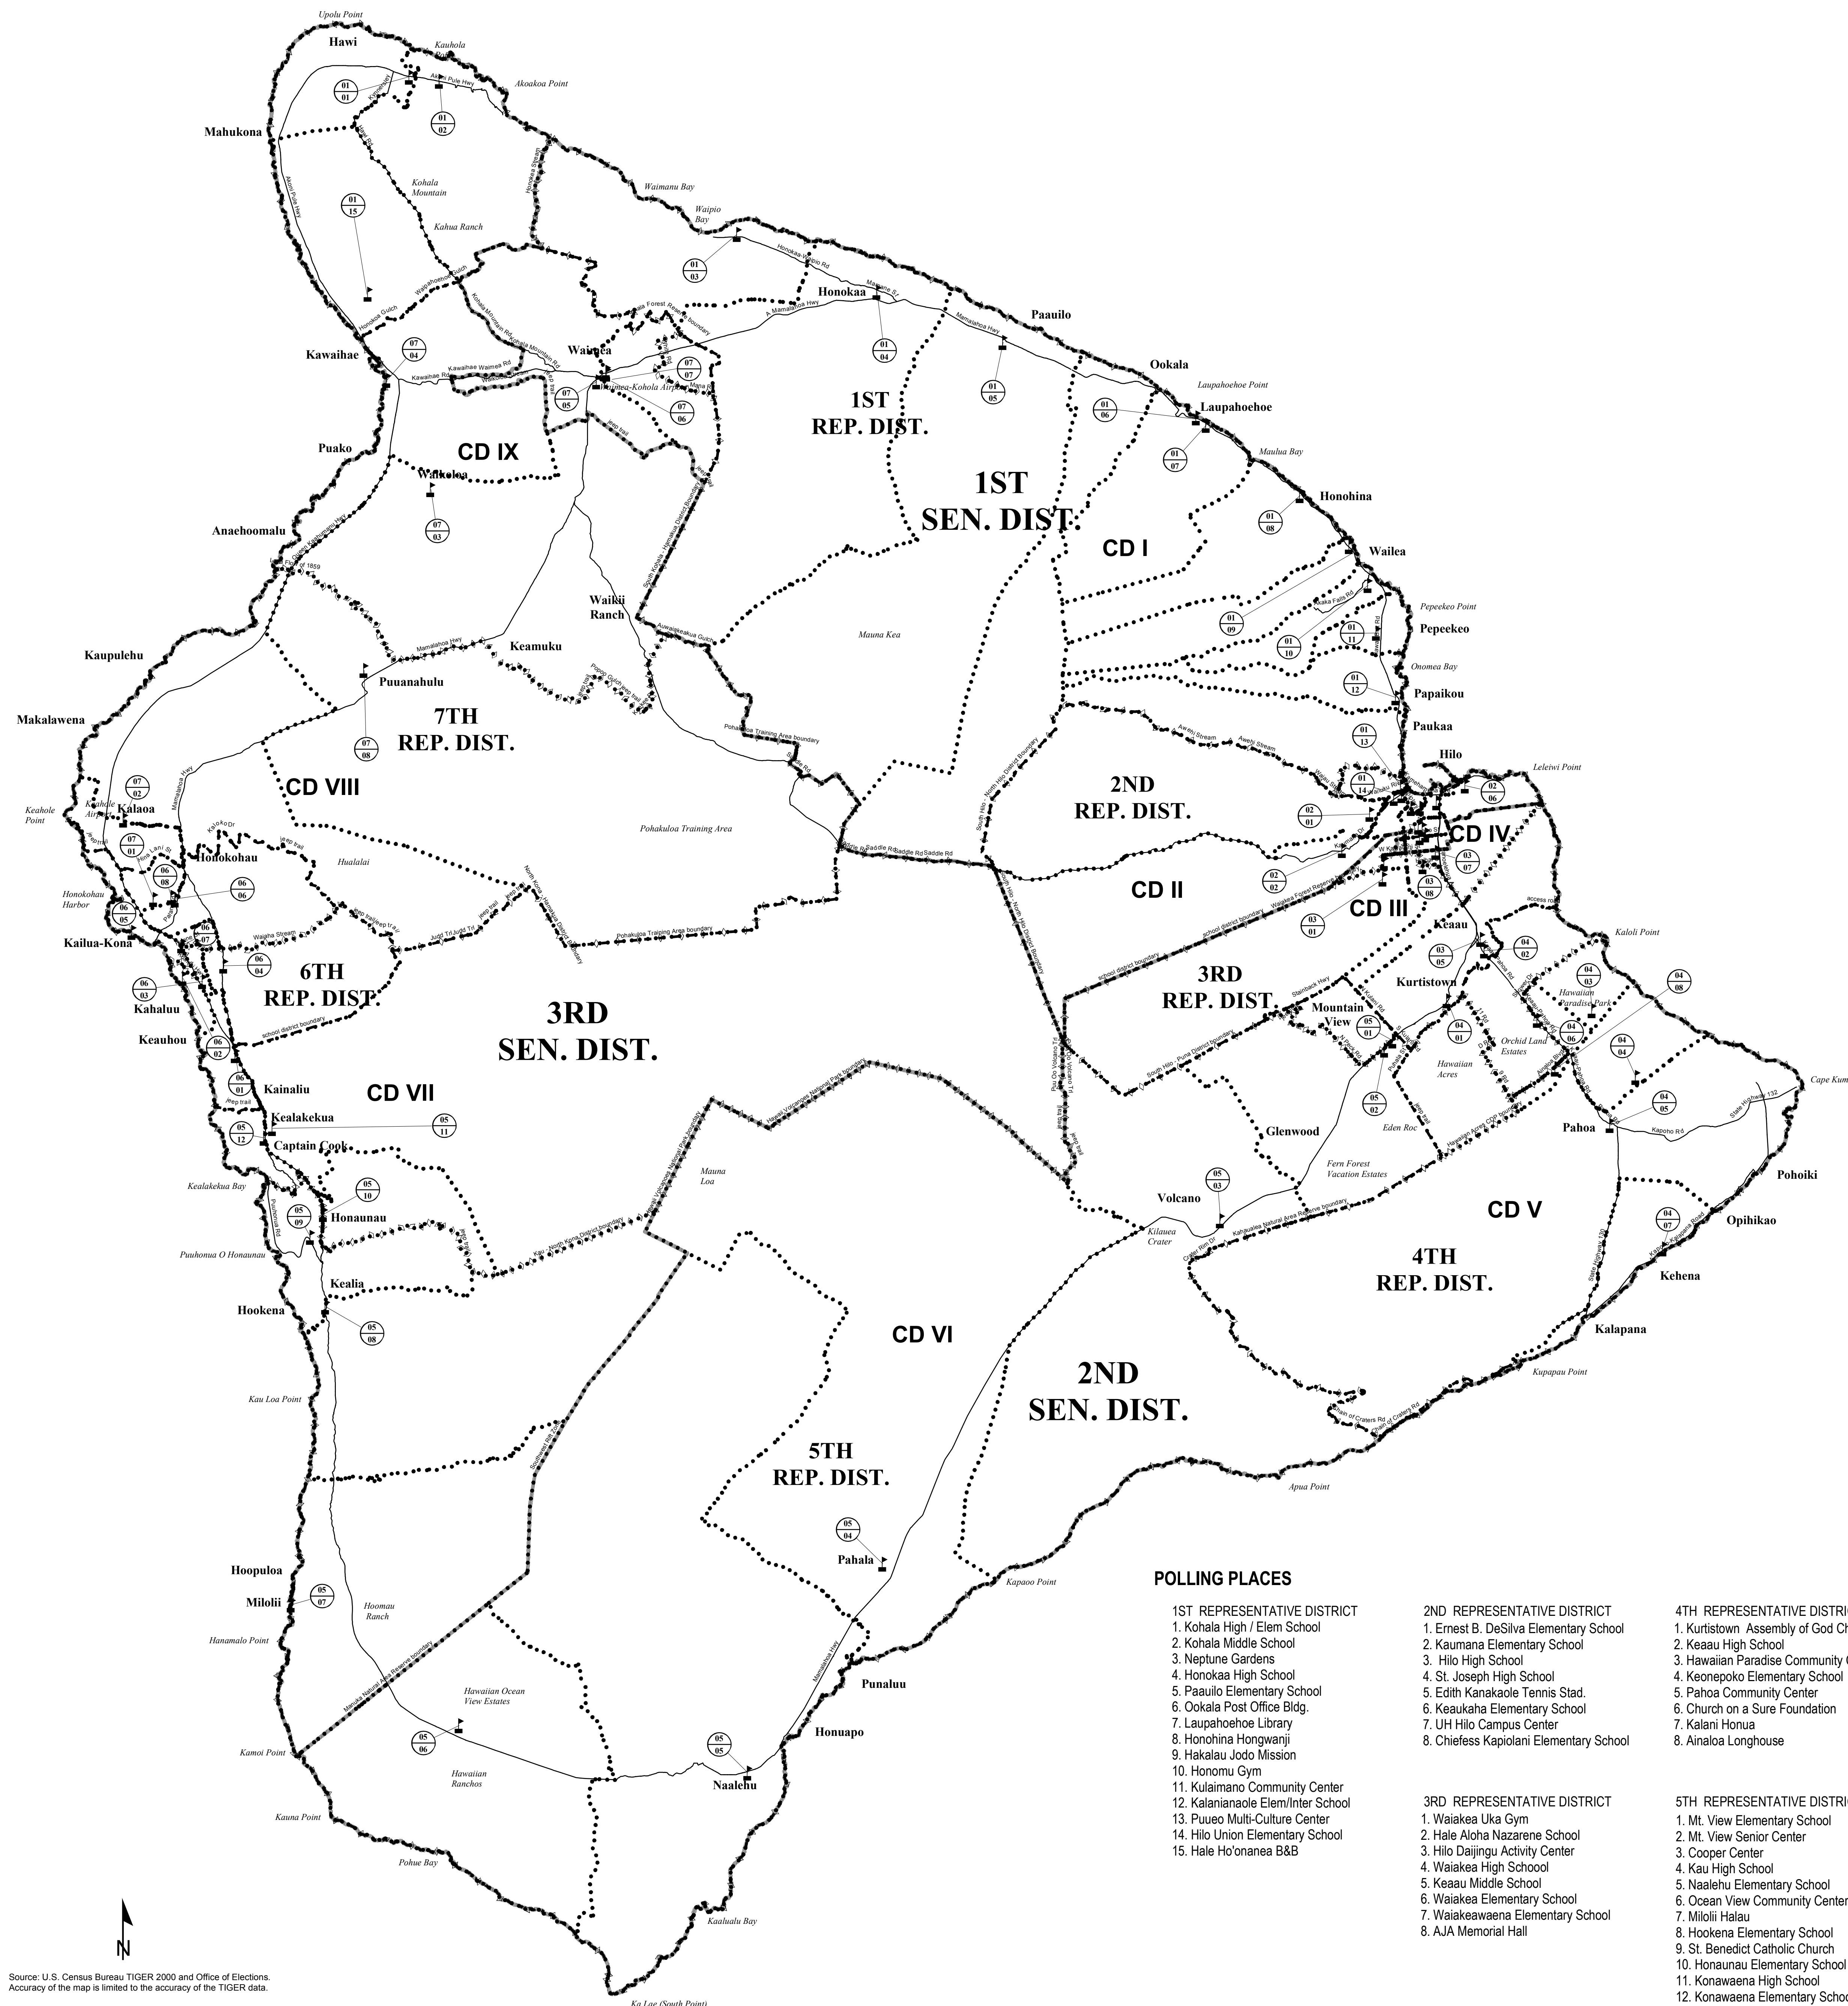

STATE OF HAWAII ELECTION MAP Island of Hawaii County of Hawaii

CONGRESSIONAL DISTRICTS: PORTION OF 2ND
SENATORIAL DISTRICTS: 1ST - 3RD
REPRESENTATIVE DISTRICTS: 1ST - 7TH
COUNCIL DISTRICTS: I - IX

Mar. 2002 Rev. Feb. 2008
Rev. Nov. 2003 Rev. May 2008
Rev. Nov. 2005 Rev. Dec. 2008
Rev. May 2006
Rev. Aug. 2006
Rev. Nov. 2007

OFFICE OF ELECTIONS

LEGEND

- Senatorial District Boundary
- - - Representative District Boundary
- ◇◇◇ Council District Boundary
- ••• Precinct Boundary
- ▲ Polling Place
- 24 Representative District
- 02 Precinct
- CD II Council District

POLLING PLACES

1. **1ST REPRESENTATIVE DISTRICT**
1. Kohala High / Elem School
  2. Kohala Middle School
  3. Neptune Gardens
  4. Honokaa High School
  5. Paauilo Elementary School
  6. Ookala Post Office Bldg.
  7. Laupahoehoe Library
  8. Honohina Hongwanji
  9. Hakalau Jodo Mission
  10. Hononu Gym
  11. Kulamano Community Center
  12. Kalaimanole Elem/Inter School
  13. Puao Multi-Culture Center
  14. Hilo Union Elementary School
  15. Hale Ho'onanea B&B

1. **2ND REPRESENTATIVE DISTRICT**
1. Ernest B. DeSilva Elementary School
  2. Kaumana Elementary School
  3. Hilo High School
  4. St. Joseph High School
  5. Edith Kanakaole Tennis Stad.
  6. Keaukaha Elementary School
  7. UH Hilo Campus Center
  8. Chiefess Kapiolani Elementary School

1. **3RD REPRESENTATIVE DISTRICT**
1. Waiakea Uka Gym
  2. Hale Aloha Nazarene School
  3. Hilo Daijingu Activity Center
  4. Waiakea High School
  5. Keau Middle School
  6. Waiakea Elementary School
  7. Waiakawaena Elementary School
  8. AJA Memorial Hall

1. **4TH REPRESENTATIVE DISTRICT**
1. Kurtistown Assembly of God Church
  2. Keau High School
  3. Hawaiian Paradise Community Center
  4. Keonepoko Elementary School
  5. Pahoa Community Center
  6. Church on a Sure Foundation
  7. Kalani Honua
  8. Ainaloa Longhouse

1. **5TH REPRESENTATIVE DISTRICT**
1. Mt. View Elementary School
  2. Mt. View Senior Center
  3. Cooper Center
  4. Kau High School
  5. Naalehu Elementary School
  6. Ocean View Community Center
  7. Milolii Hallau
  8. Hookena Elementary School
  9. St. Benedict Catholic Church
  10. Honaunau Elementary School
  11. Konawaena High School
  12. Konawaena Elementary School

1. **6TH REPRESENTATIVE DISTRICT**
1. Keauhou Fire Station
  2. Kahakai Elementary School
  3. Kona Vistas Recreation Center
  4. Kona Imin Center
  5. Old Kona Airport Pavilion
  6. Kealakehe Elementary School
  7. Kailua View Estates Recreation Center
  8. Kealakehe Intermediate School

1. **7TH REPRESENTATIVE DISTRICT**
1. Kealakehe High School
  2. Kona Palisades Community Center
  3. Waikoloa Elementary School
  4. Spencer Park Pavilion
  5. Waimea Elem/Inter School
  6. Waimea Civic Center
  7. Waimea New Hope Church
  8. Puuanahulu Community Center

Island Index of Regional Maps