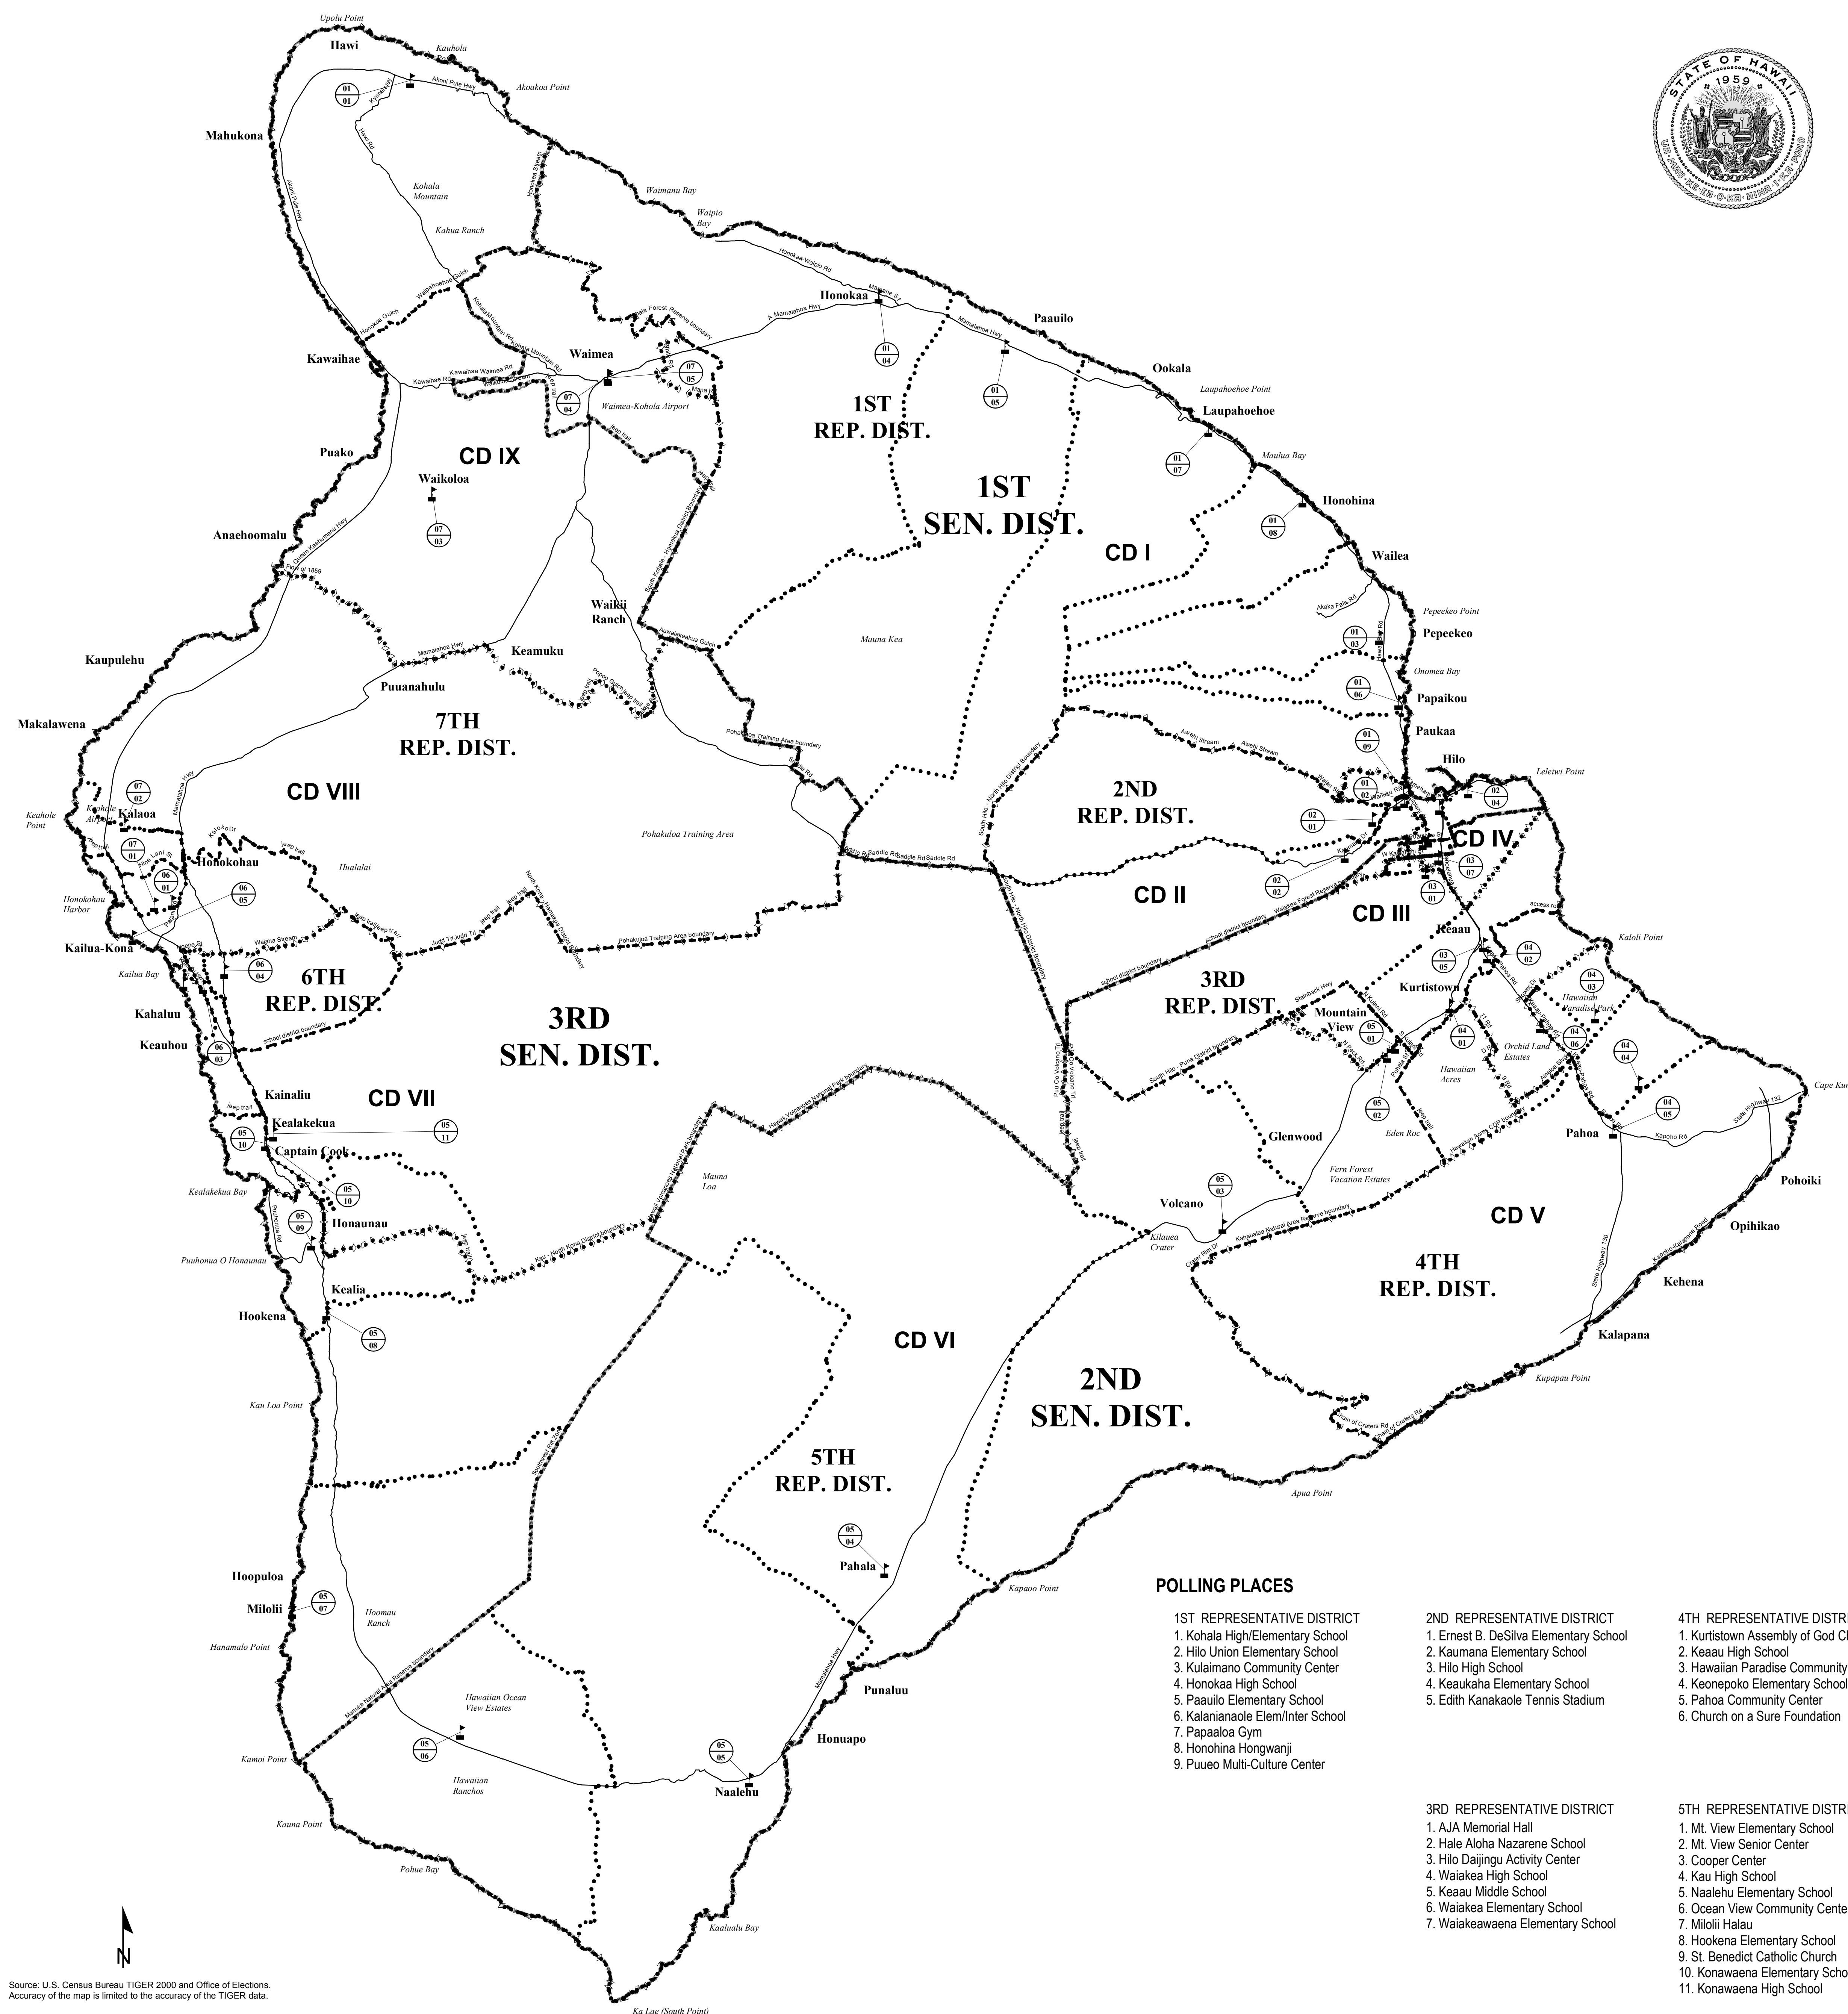

STATE OF HAWAII
ELECTION MAP
Island of Hawaii
County of Hawaii

CONGRESSIONAL DISTRICTS: PORTION OF 2ND
SENATORIAL DISTRICTS: 1ST - 3RD
REPRESENTATIVE DISTRICTS: 1ST - 7TH
COUNCIL DISTRICTS: I - IX

Mar. 2002	Rev. Nov. 2007
Rev. Nov. 2003	Rev. Feb. 2008
Rev. Nov. 2005	Rev. May 2008
Rev. May 2006	Rev. Dec. 2008
Rev. Aug. 2006	Rev. Jan. 2010
	Rev. Mar. 2010

OFFICE OF ELECTIONS

LEGEND

- ▬ Senatorial District Boundary
- ▬ Representative District Boundary
- ◇◇ Council District Boundary
- ••• Precinct Boundary
- Polling Place
- 24 Representative District
- 02 Precinct
- CD II Council District

POLLING PLACES

1ST REPRESENTATIVE DISTRICT - Kohala High/Elementary School - Hilo Union Elementary School - Kulaimano Community Center - Honokaa High School - Paauilo Elementary School - Kalaniana'ole Elem/Inter School - Papaaloa Gym - Honohina Hongwanji - Puueo Multi-Culture Center	2ND REPRESENTATIVE DISTRICT - Ernest B. DeSilva Elementary School - Kaumana Elementary School - Hilo High School - Keaukaha Elementary School - Edith Kanakaole Tennis Stadium	4TH REPRESENTATIVE DISTRICT - Kurtistown Assembly of God Church - Keaau High School - Hawaiian Paradise Community Center - Keonopoko Elementary School - Pahoia Community Center - Church on a Sure Foundation	6TH REPRESENTATIVE DISTRICT - Kealahou Intermediate School - Kahakai Elementary School - Kona Vistas Recreation Center - Kona Imin Center - Kekuakalani Gym
3RD REPRESENTATIVE DISTRICT - AJA Memorial Hall - Hele Aloha Nazarene School - Hilo Daijingu Activity Center - Waiakea High School - Keaau Middle School - Waiakea Elementary School - Waiakeawaena Elementary School	5TH REPRESENTATIVE DISTRICT - Mt. View Elementary School - Mt. View Senior Center - Cooper Center - Kau High School - Naalehu Elementary School - Ocean View Community Center - Miloli'i Hala'u - Hookena Elementary School - St. Benedict Catholic Church - Konawaena Elementary School - Konawaena High School	7TH REPRESENTATIVE DISTRICT - Kealahou High School - Kona Palisades Community Center - Waikoloa Elementary School - Waimea Civic Center - Waimea New Hope Church	

Island Index of Regional Maps