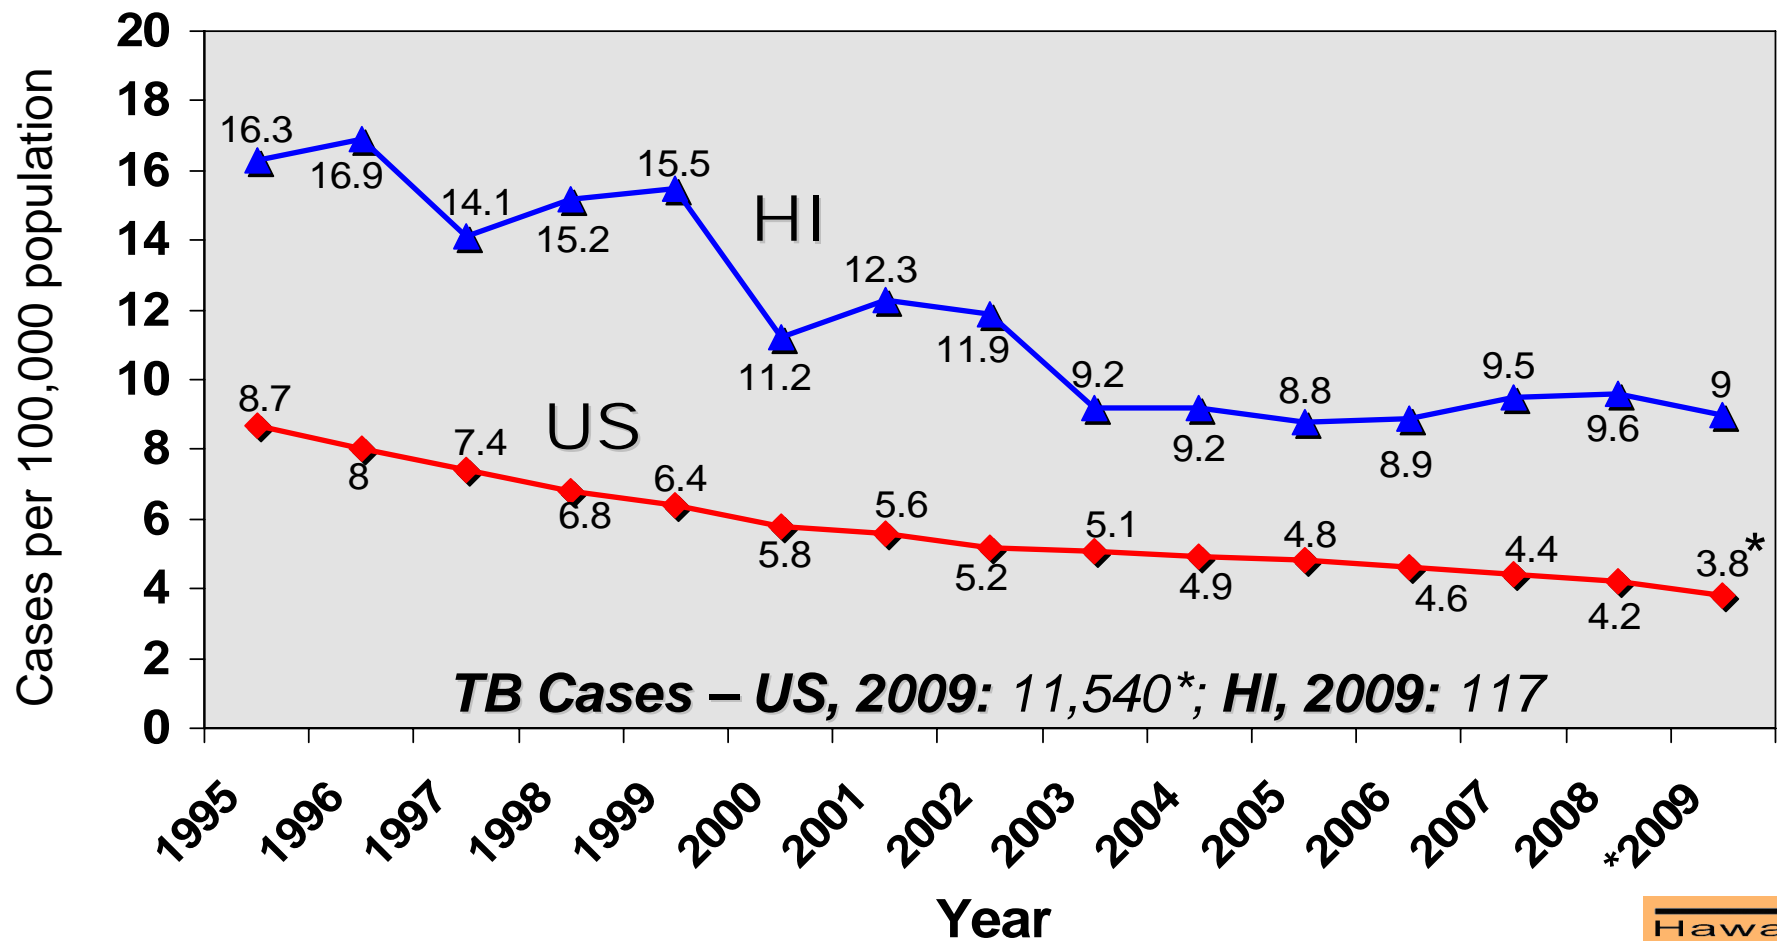

TB Case Rates

Hawai`i vs. US, 1995 - 2009*

As of June 4, 2010

*Provisional national data