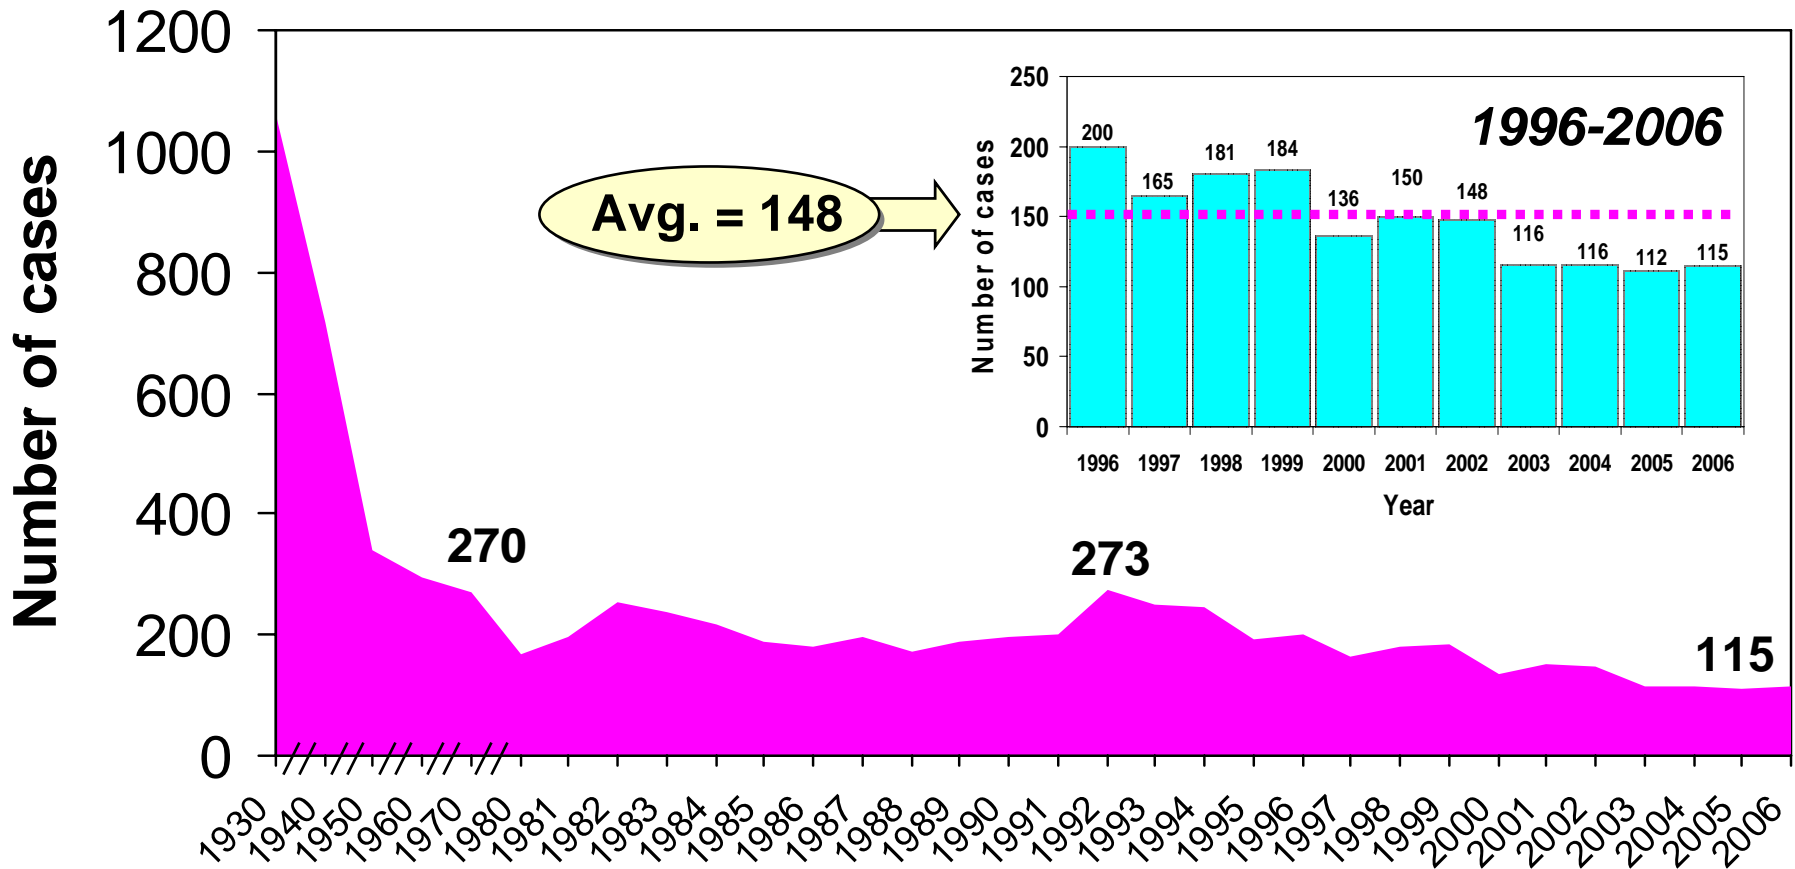

Reported TB Cases Hawai`i, 1930 - 2006

As of Aug. 22, 2007